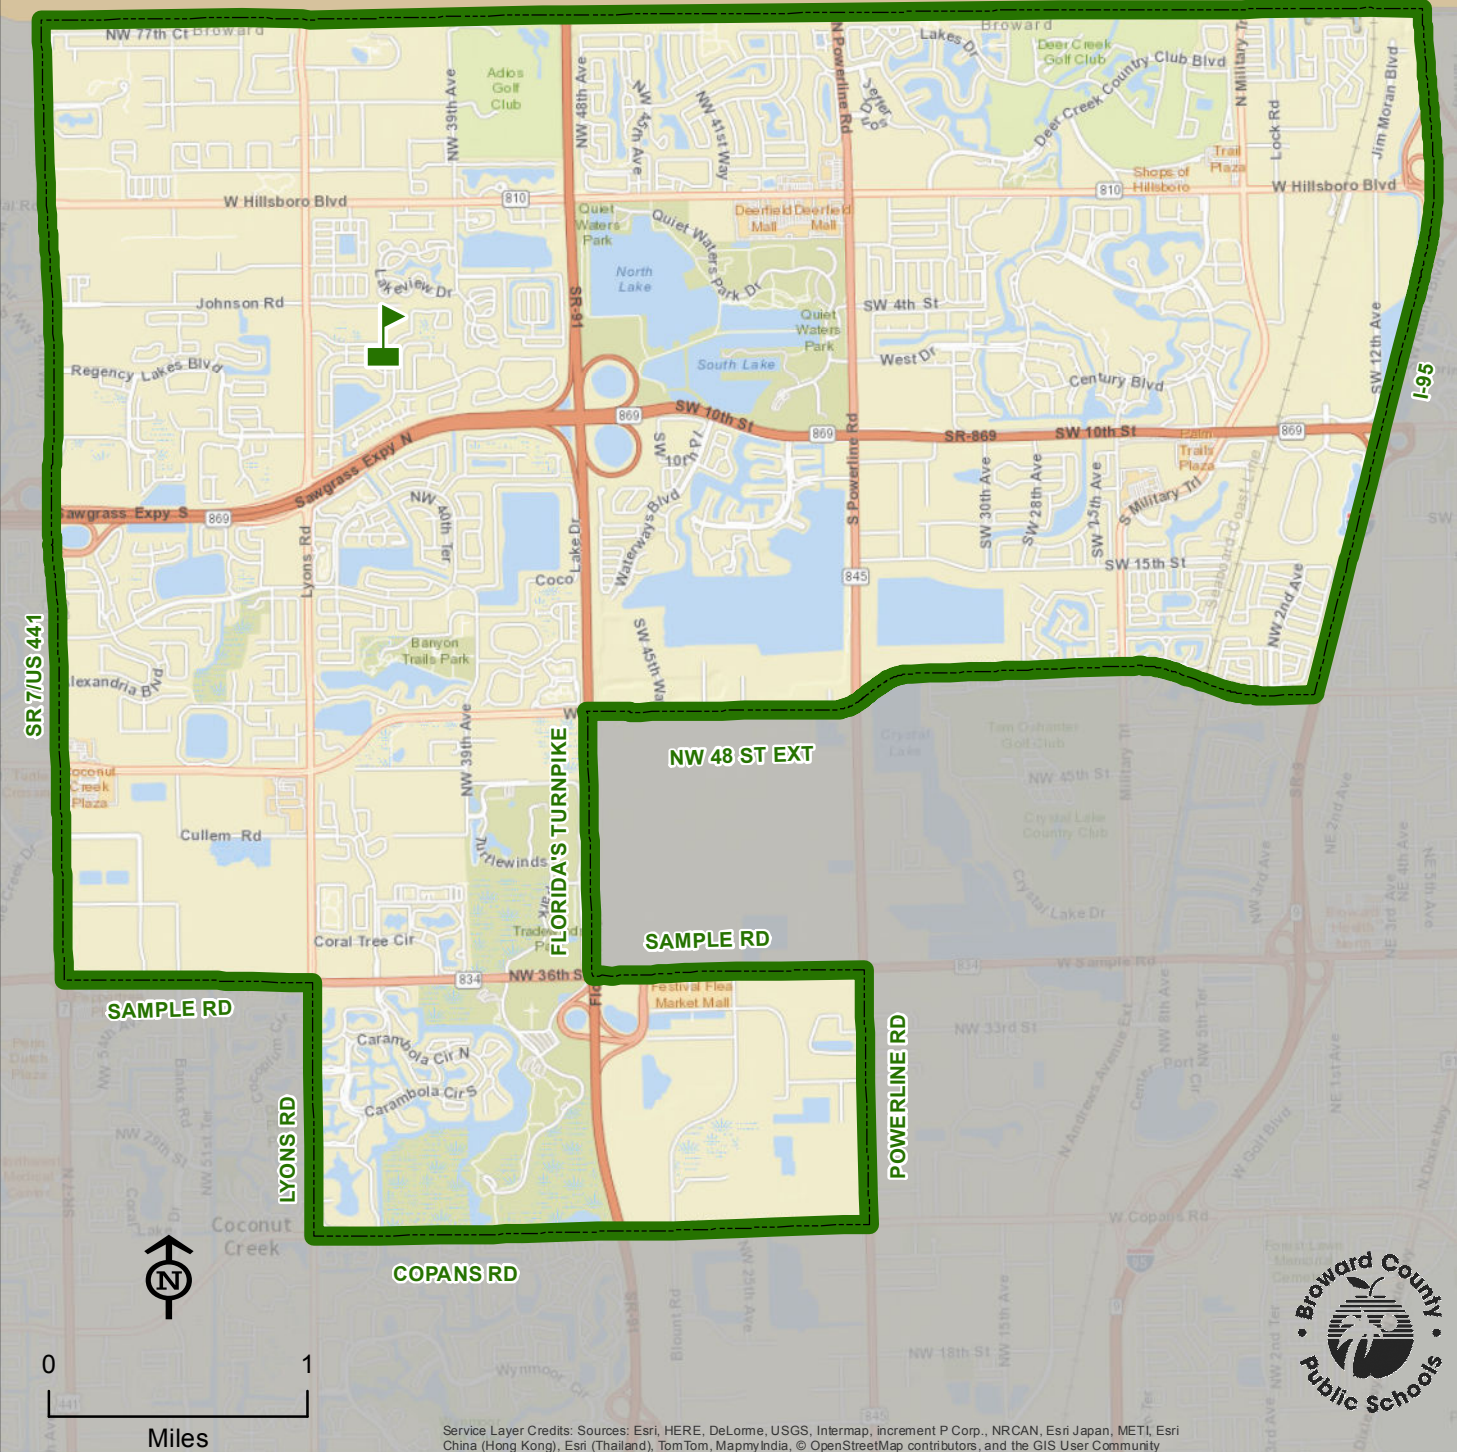

LYONS CREEK MIDDLE SCHOOL

4333 SOL PRESS BOULEVARD
COCONUT CREEK, FLORIDA 33073
754-322-3700

Innovative Program

BROWARD/PALM BEACH COUNTY LINE

LYONS CREEK

Service Layer Credits: Sources: Esri, HERE, DeLorme, USGS, Intermap, increment P Corp., NRCAN, Esri Japan, METI, Esri China (Hong Kong), Esri (Thailand), TomTom, MapmyIndia, © OpenStreetMap contributors, and the GIS User Community

THIS MAP IS FOR CONCEPTUAL PURPOSES ONLY AND SHOULD NOT BE USED FOR LEGAL BOUNDARY DETERMINATIONS